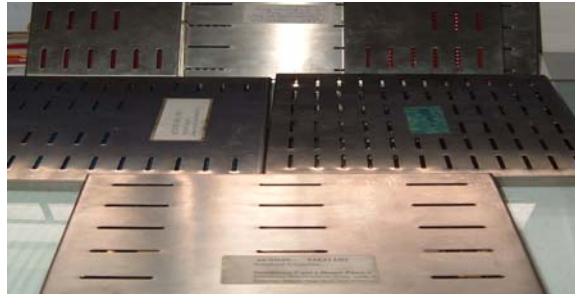

ACTION STERILIZATION TRAYS

For the instruments you value most

Available in Acrylic & Stainless Steel in various sizes

Acrylic Small Size (IM31103)	: (15 x 7 x 2)cm	US\$16
Acrylic Medium Size (IM31105)	: (20 x 10 x 3.5)cm	US\$40
Acrylic Large Size (IM31109)	: (28 x 15 x 5) cm	US\$140

Stainless Steel Trays

Small (IM3101)	: (21x 12x2) cm	US\$24
Medium (IM3102)	: (25x21x 2) cm	US\$56
Large (IM3104)	: (42x25x 2) cm	US\$180

ACTION Sterilization Trays are designed to address specific requirements of ophthalmologists and other surgeons who are using delicate and precious instruments for microsurgeries.

All instruments are not equal. Some are special. **ACTION Sterilization Tray** is meant for those instruments that you value the most, your diamond knives, Mcpherson forceps or corneal scissors to name just a few. Compact, Light and easy to carry, **ACTION Sterilization Tray** enables you to easily monitor your precious possessions before, during and after sterilization.

Remember, your surgery depends on them.

SALIENT FEATURES (Acrylic) :

- Made of superior quality plastic thus eliminates the possibility of wearing off the sharpness of delicate instruments.
- Can withstand typical repetitive wet autoclaving process cycle with maximum temperature of 121 °C and a pressure of 15 psi.
- Transparent lid enables you to identify the instruments without opening the box and thus eliminating possibility of compromising sterility anytime prior to surgery.
- Snap-in lid allows trays to be accommodated in the available space within the sterilizer without a possibility of inadvertent opening.
- Silicon Mat holds instruments in their place without rubbing against each other or to the container walls.